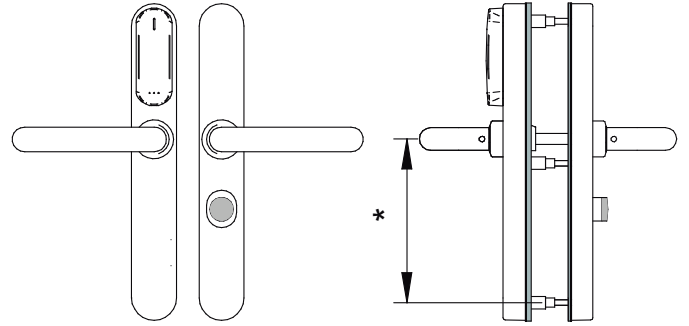

LOCKS:

Euro-DIN:	•
-----------	---

MODELS:

MODEL 50:

- 2 handles any type.

MODEL 56:

- 2 handles any type.
- Electronic "do not disturb" system (Not available in selfprogrammable).

MODEL 51:

- 2 handles any type.
- Inside thumbturn.

MODEL 57:

- 2 handles any type.
- Outside cylinder cut out.
- Electronic "do not disturb" system (Not available in self-programmable).

MODEL 52/53/54:

- 2 handles any type.
- Inside (models 52 / 53) / (models 54) Outside cylinder cut out.