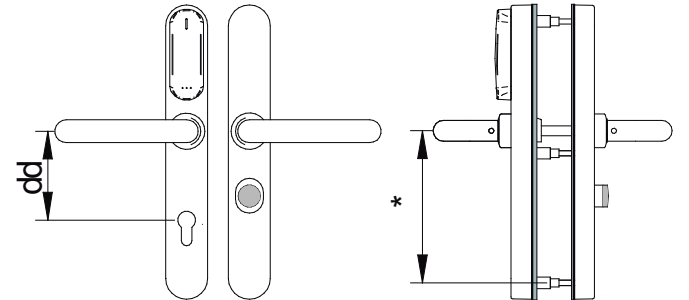

LOCKS:

Euro-DIN:	•
-----------	---

MODELS:

MODEL 50:

- 2 handles any type.

MODEL 56:

- 2 handles any type.
- Electronic "do not disturb" system (Not available in selfprogrammable).

MODEL 51:

- 2 handles any type.
- Inside thumbturn.

MODEL 57:

- 2 handles any type.
- Outside cylinder cut out.
- Electronic "do not disturb" system (Not available in self-programmable).

MODEL 52/53/54:

- 2 handles any type.
- Inside (models 52 / 53) / (models 54) Outside cylinder cut out.