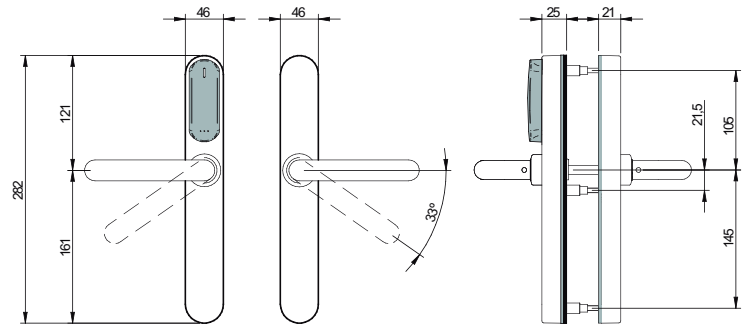

TECHNICAL DATA:

Reader dimensions :	282 x 46 x 25 mm
Weight:	2.6 kg
Handle rotation:	Max. 33°
Door thicknesses:	32 mm - 120 mm
Distance from the handle to the cylinder	47 - 110mm
Square spindles:	7mm, 8mm, 9mm
Power source:	3 LR03 batteries (AAA size) (optional lithium FRO3)
Number of openings¹:	Up to 129.000 operations depending on the technology and the platform.
Maximum events on lock audit:	1861 (Salto Space) 1462 (Salto KS and Salto Homelok)
Environmental conditions Outdoor:	-35 °C / +60 °C. without condensation.
Environmental conditions Indoor:	-5 °C / +50 °C without condensation (optional -35°C / +60°C)
IP class:	IP55 (external escutcheon)
Certifications:	CE, FCC, IC, UKCA, ACMA, EAC, IMDA, NCC, WPC, TDRA, MIC, KCC, SUBTEL, NTRA, CRA, MPT, VTN, CMIM, NBTC, BUS, NOM, IFT. EN 179, EN 1634-1 (Ei30, Ei60), AbP (P-120003012, DO 20.52), Ü-Certificate, EN16867 47-B24D23

¹Maximum numbers depending on the used credential

OPENING MODES:

Standard:	•
Office mode:	•
Timed office:	•
Automatic opening:	•
Automatic opening + office	•
Toggle:	•
Timed Toggle:	•
Amok mode:	—
Exit leaves open mode:	•

CREDENTIAL TECHNOLOGIES:

JustIN Mobile Credentials¹:	•
NXP MIFARE²:	•

¹Bluetooth Digital Key and Near Field Communication (NFC) capability.

² MIFARE® DESFire® EV1/EV2/ EV3, MIFARE® Plus, MIFARE® Ultralight C, MIFARE® Classic.

TECHNICAL DRAWING:

SALTO PLATFORMS:

	¹	²	³
SVN data-on-card	•	—	•
JustIN Mobile	•	•	•
BLUenet Wireless	•⁴	•	•

¹Salto Space. On-premise access control platform

²Salto KS. Cloud-based access control platform

³Salto Homelok. Cloud-based access control platform

⁴RFnet Wireless versions are not compatible

FINISH:

IM Satin Stainless - BHMA630 US32D	•
IP Polished Stainless - BHMA629 US32	•
PM PVD satin brass type - BHMA731 US4	•
PP PVD bright brass type - BHMA724 US3	•
NE Black chromium - BHMA687	•
DB PVD Dark Bronze - BHMA640 US10B	•
BC BioCote anti-microbial	•

READER FINISH:

Black:	•
White:	•

HANDLES:

Compatible handles*	A, B, G, H, I, J, K, L, N, O, P, S, T, U, W, Y, Z, 2, 3, 4, 5, 7

High Transit:	•

* Not all the handles are available in all finishes.

LOCKS:

Euro-DIN:	•