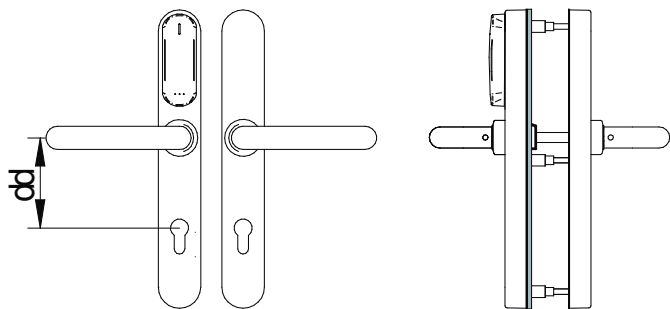

LOCKS:

Euro-DIN:	•
-----------	---

MODELS:

MODEL 50:

- 2 handles any type.

MODEL 56:

- 2 handles any type.
- Electronic "do not disturb" system (Not available in selfprogrammable).

MODEL 51:

- 2 handles any type.
- Inside thumbturn.

MODEL 57:

- 2 handles any type.
- Outside cylinder cut out.
- Electronic "do not disturb" system (Not available in self-programmable).

MODEL 52/53/54:

- 2 handles any type.
- Inside (models 52 / 53) / (models 54) Outside cylinder cut out.