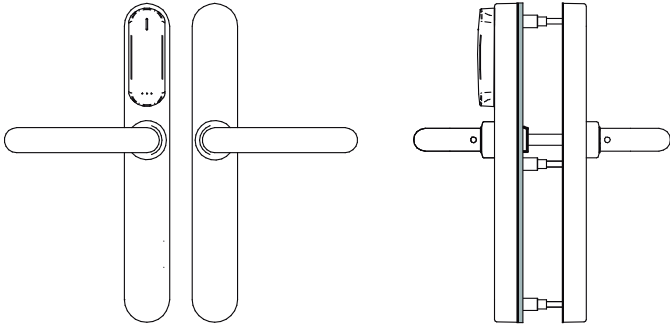

LOCKS:

Euro-DIN:	•
-----------	---

MODELS:

MODEL 50:

- 2 handles any type.

MODEL 56:

- 2 handles any type.
- Electronic "do not disturb" system (Not available in selfprogrammable).

MODEL 51:

- 2 handles any type.
- Inside thumbturn.

MODEL 57:

- 2 handles any type.
- Outside cylinder cut out.
- Electronic "do not disturb" system (Not available in self-programmable).

MODEL 52/53/54:

- 2 handles any type.
- Inside (models 52 / 53) / (models 54) Outside cylinder cut out.