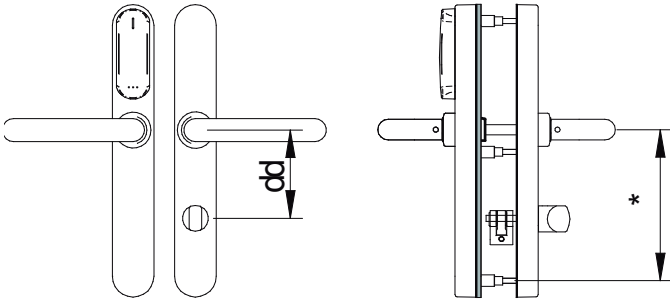

LOCKS:

Euro-DIN:	•
-----------	---

MODELS:

MODEL 50:

- 2 handles any type.

MODEL 56:

- 2 handles any type.
- Electronic "do not disturb" system (Not available in selfprogrammable).

MODEL 51:

- 2 handles any type.
- Inside thumbturn.

MODEL 57:

- 2 handles any type.
- Outside cylinder cut out.
- Electronic "do not disturb" system (Not available in self-programmable).

MODEL 52/53/54:

- 2 handles any type.
- Inside (models 52 / 53) / (models 54) Outside cylinder cut out.