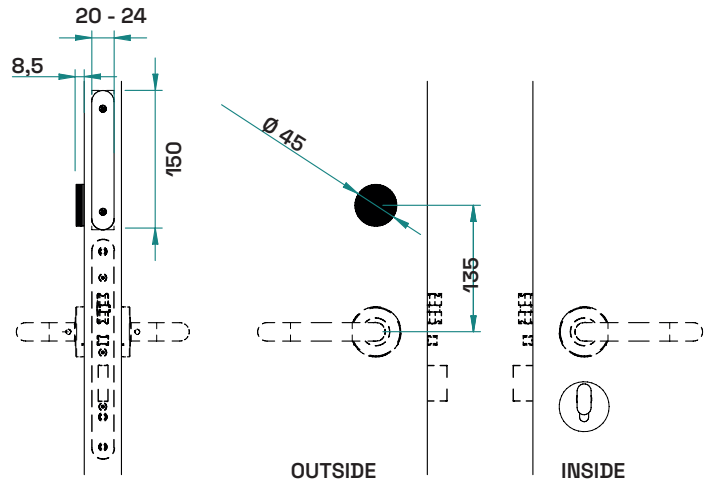

TECHNICAL DATA:

Reader dimensions (Ø x D):	45,0 mm x 8,5 mm
Faceplate dimensions (H x W):	150 x 20 mm 150 x 24 mm
Handle rotation:	30°
Door thicknesses:	40mm - 125mm
Square spindles:	8mm split 9mm split (Salto spindles required).
Power source:	3 alkaline batteries - LR06 - AA 1,5V.
Number of openings:	Up to 129.000 operations depending on the technology and the platform.
Number of events stored in lock memory:	2 250 (SVN standalone mode) 1 850 (SVN BLUEnet mode)
Temperature (without condensation):	0°C / +60°C.
IP class:	Not suitable for outdoor use.
Certifications:	CE, FCC/IC, RCM, EAC, MIC, BIS, SRRC, NCC, IMDA, UKCA, KCC, WPC, TDRA, CMIM, SUBTEL, NTRA, CRA, MPT, NBTC, ICT, EN1634 EI60

CREDENTIAL TECHNOLOGIES:

JustIN Mobile Credentials¹:	•
NXP MIFARE²:	•

¹Bluetooth Digital Key and Near Field Communication (NFC) capability.

² MIFARE® DESFire® EV1/EV2/ EV3, MIFARE® Plus, MIFARE® Ultralight C, MIFARE® Classic.

TECHNICAL DRAWING:

SALTO PLATFORMS:

SVN data-on-card	•	—	•
JustIN Mobile	•	•	•
BLUEnet Wireless	•⁴	•	•

¹SALTO Space. On-premise access control platform

²SALTO KS. Cloud-based access control platform

³SALTO HomeLok. Cloud-based access control platform

⁴RFnet Wireless versions are Not Compatible

FINISH:

Reader colour:

Black:	•
White:	•

Faceplate finishes:

IM Satin Stainless Steel - BHMA630 US32D	•
PM Satin Brass Color (PVD) - BHMA731 US4	•
NE Black Chrome - BHMA687	•