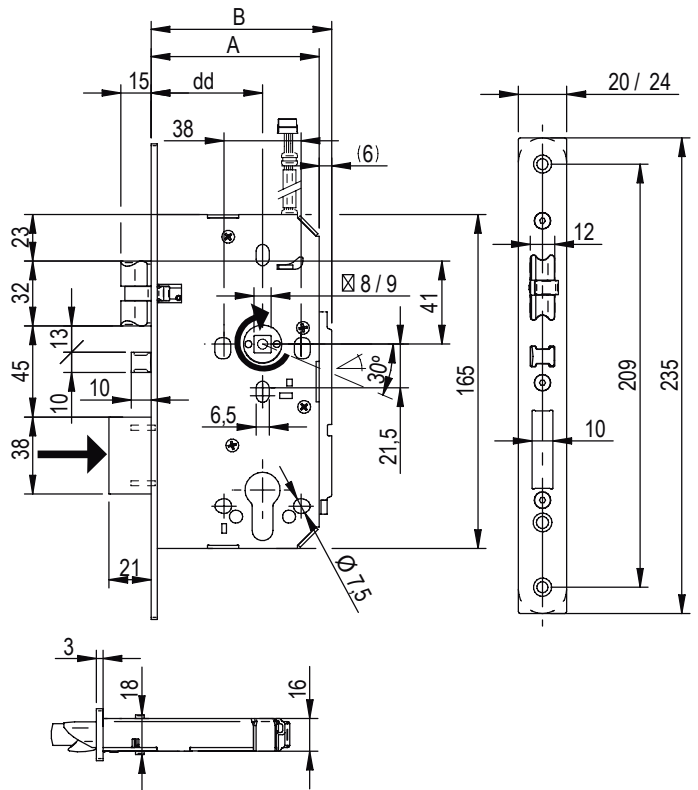

MECHANICAL DATA:

Handle clutch mechanism lock:	•
Mechanical privacy:	•
Electronic privacy:	—
Mechanical key override:	•
Compatible with EURO mortise lock standard.	• SALTO LE7S07 • SALTO LE7S17
Reversible:	•
Door Accessories:	• Door handles and accessories.
Retrofit cover plate:	— New construction wood and metal doors.
Emergency opening via contactless Portable Programming Device (PPD).	•

MORTISE LOCK (LE7Sx7):

Axe distance:	72 mm
Turning angle:	30°
Backset	55mm 65mm standard 60mm 70mm upon request
Mechanical key override:	•
Front plate shape:	Round or square. Asymmetric front plate for rebated doors available
Front plate finish:	Satin stainless steel. Satin brass (PVD).
Handing:	L/R - Reversible.
Anti-panic safety function:	•
Auxiliary latch (anti card system)	•
Intelligent integrated detectors for deadbolt and door position to monitor the status of the door	•
Detection of intrusion alarms	•
Opened and closed status of doors through Salto Wireless technology.	•
Integrated electronic privacy detector for door/room status real-time monitoring.	•
Fire certifications	EN1634 EI60

OPENING MODES:

Standard:	•
Office mode:	•
Timed office:	•
Automatic opening:	•
Toggle:	•
Timed Toggle:	•
Amok mode:	—
Exit leaves open mode:	•
Pin code / Keypad:	—