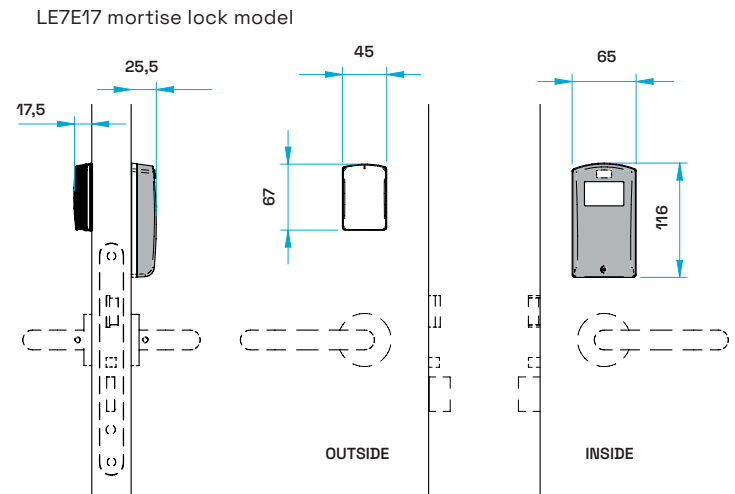

TECHNICAL DATA:

Reader dimensions (W x H x D):	45,0 x 67,0 x 17,5 mm
Battery pack dimensions (W x H x D):	65,0 x 116,0 x 25,5 mm
Handle rotation:	30° (LE7Sx7 mortise lock) 30° (LE7E17 mortise lock)
Door thicknesses:	35mm - 125mm
Square spindles:	8mm split 9mm split (SALTO spindles required).
Power source:	3 alkaline batteries - LR03 - AAA 1,5V.
Number of openings:	Up to 129.000 operations depending on the technology and the platform.
Temperature (without condensation):	0°C / +60°C.
IP class:	Not suitable for outdoor use.
Certifications:	CE, FCC/IC, RCM, MIC, BIS, SRRG, NCC, IMDA, UKCA, KCC, WPC, TDRA, CMIM, SUBTEL, NTRA, CRA, MPT, NBTC, ICT, EN1634 E120¹ EN1634 Ei60², EN12209²

¹ In combination with LE7Sx7 mortise lock
² In combination with LE7Ex7 mortise lock

CREDENTIAL TECHNOLOGIES:

JustIN Mobile Credentials¹:	•
NXP MIFARE²:	•

¹ Bluetooth Digital Key and Near Field Communication (NFC) capability.
² MIFARE® DESFire® EV1/EV2/ EV3, MIFARE® Plus, MIFARE® Ultralight C, MIFARE® Classic.

FINISHES:

Reader colour:

Black:	•
White:	•

Finish:

IM Satin Stainless Steel - US26D	•
IP Polished Stainless Steel - BHMA625 US26	•
PM Satin Brass Color (PVD) - BHMA732 US4	•
PP Polished Brass Color (PVD) - BHMA729 US3	•
NE Black Chrome - BHMA685	•
DB Dark Bronze (PVD) - BHMA744 US10B	•

TECHNICAL DRAWING:

SALTO PLATFORMS:

	₁	₂	₃
SVN data-on-card	•	—	•
JustIN Mobile	•	•	•
BLUEnet Wireless	•⁴	•	•
Apple Wallet	—	—	•

¹ SALTO Space. On-premise access control platform
² SALTO KS. Cloud-based access control platform
³ SALTO Homelok. Cloud-based access control platform
⁴ RFnet Wireless versions are Not Compatible