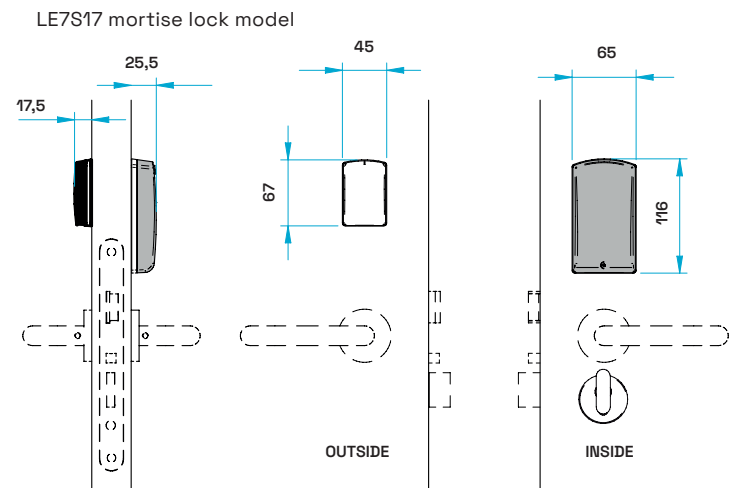

TECHNICAL DATA:

Reader dimensions (W x H x D):	45,0 x 67,0 x 17,5 mm
Battery pack dimensions (W x H x D):	65,0 x 116,0 x 25,5 mm
Handle rotation:	30° (LE7Sx7 mortise lock) 30° (LE7E17 mortise lock)
Door thicknesses:	35mm - 125mm
Square spindles:	8mm split 9mm split (SALTO spindles required).
Power source:	3 alkaline batteries - LR03 - AAA 1,5V.
Number of openings:	Up to 129.000 operations depending on the technology and the platform.
Temperature (without condensation):	0°C / +60°C.
IP class:	Not suitable for outdoor use.
Certifications:	CE, FCC/IC, RCM, MIC, BIS, SRRG, NCC, IMDA, UKCA, KCC, WPC, TDRA, CMIM, SUBTEL, NTRA, CRA, MPT, NBTC, ICT, EN1634 E120¹ EN1634 Ei60², EN12209²

¹ In combination with LE7Sx7 mortise lock
² In combination with LE7Ex7 mortise lock

CREDENTIAL TECHNOLOGIES:

JustIN Mobile Credentials¹:	•
NXP MIFARE²:	•

¹ Bluetooth Digital Key and Near Field Communication (NFC) capability.
² MIFARE® DESFire® EV1/EV2/ EV3, MIFARE® Plus, MIFARE® Ultralight C, MIFARE® Classic.

FINISHES:

Reader colour:

Black:	•
White:	•

Finish:

IM Satin Stainless Steel - US26D	•
IP Polished Stainless Steel - BHMA625 US26	•
PM Satin Brass Color (PVD) - BHMA732 US4	•
PP Polished Brass Color (PVD) - BHMA729 US3	•
NE Black Chrome - BHMA685	•
DB Dark Bronze (PVD) - BHMA744 US10B	•

TECHNICAL DRAWING:

SALTO PLATFORMS:

	₁	₂	₃
SVN data-on-card	•	—	•
JustIN Mobile	•	•	•
BLUEnet Wireless	•⁴	•	•
Apple Wallet	—	—	•

¹ SALTO Space. On-premise access control platform
² SALTO KS. Cloud-based access control platform
³ SALTO Homelok. Cloud-based access control platform
⁴ RFnet Wireless versions are Not Compatible