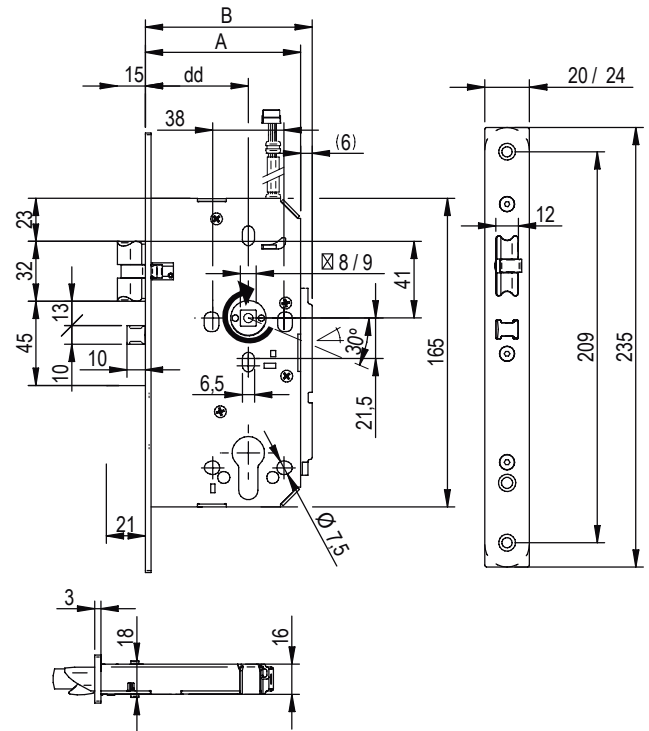

MORTISE LOCK (LE7S07):

Mortise lock type:	Non automatic deadbolt throw
Axe distance:	72 mm
Turning angle:	30°
Backset	55mm 65mm standard 60mm 70mm upon request
Squared spindles available:	8mm split and 9mm split.
Mechanical key override:	•
Front plate shape:	Round or square. Asymmetric front plate for rebated doors available
Front plate finish:	Satin stainless steel. Satin brass (PVD).
Handing:	L/R - Reversible.
Anti-panic safety function:	•
Auxiliary latch (anti card system)	•
Intelligent integrated detectors for deadbolt and door position to monitor the status of the door	—
Detection of intrusion alarms	—
Opened and closed status of doors through SALTO Wireless technology.	•
Integrated electronic privacy detector for door/room status real-time monitoring.	•
Fire certifications	EN1634 E120