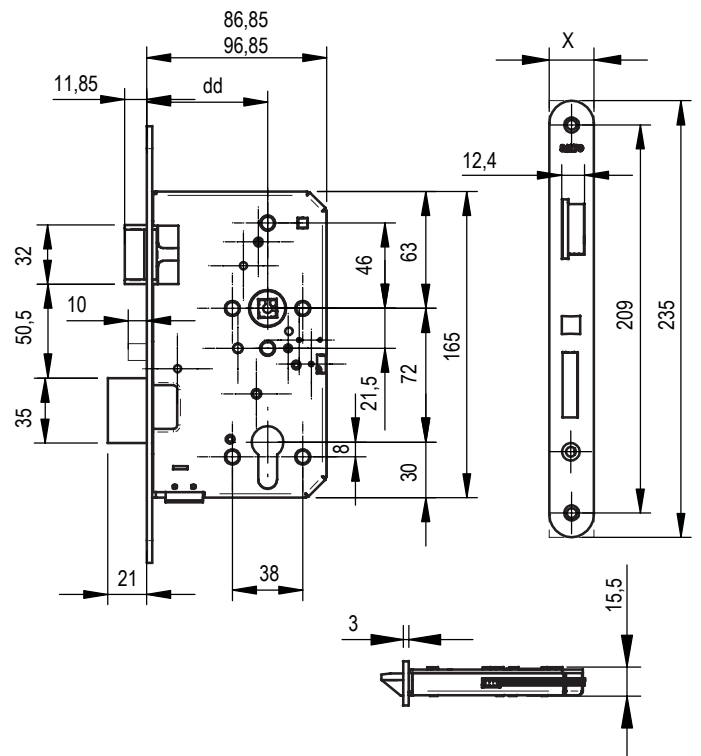

**MORTISE LOCK (LE7E37):**

<b>Mortise lock type:</b>	Automatic deadbolt throw
<b>Axe distance:</b>	72 mm
<b>Turning angle:</b>	30°
<b>Backset</b>	55mm 65mm standard
<b>Squared spindles available:</b>	8mm split and 9mm split.
<b>Mechanical key override:</b>	•
<b>Front plate shape:</b>	Round or square.
<b>Front plate finish:</b>	Satin stainless steel. Satin brass.
<b>Handing:</b>	L or R - Not reversible.
<b>Anti-panic safety function:</b>	•
<b>Auxiliary latch (anti card system)</b>	•
<b>Intelligent integrated detectors for deadbolt and door position to monitor the status of the door</b>	—
<b>Detection of intrusion alarms</b>	—
<b>Opened and closed status of doors through SALTO Wireless technology.</b>	—
<b>Integrated electronic privacy detector for door/room status real-time monitoring.</b>	•
<b>Certifications:</b>	EN1634 E160 EN 12209 compliant.