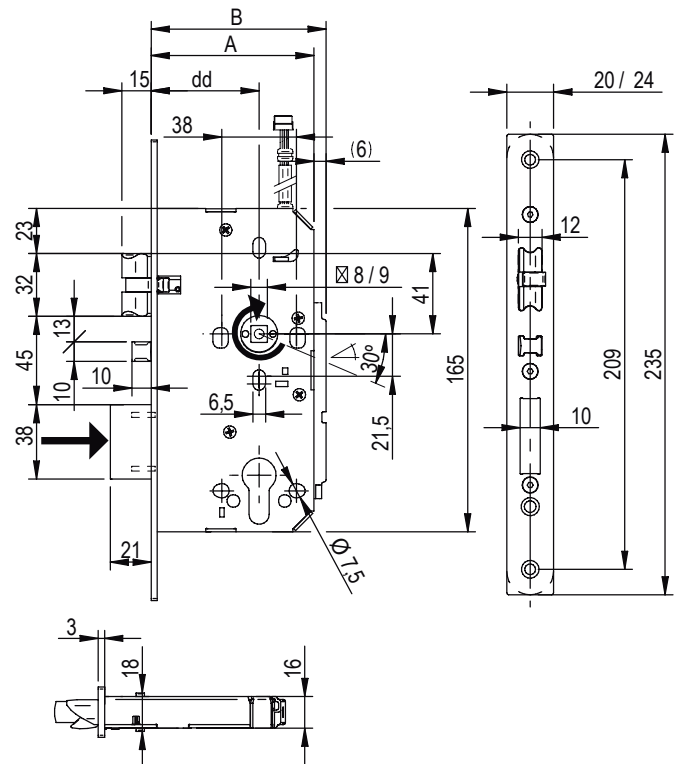

¹ In combination with LE7Sx7 mortise lock

² In combination with LE7Ex7 mortise lock

MORTISE LOCK (LE7S17):

Mortise lock type:	Non automatic deadbolt throw
Axe distance:	72 mm
Turning angle:	30°
Backset	55mm 65mm standard 60mm 70mm upon request
Squared spindles available:	8mm split and 9mm split.
Mechanical key override:	•
Front plate shape:	Round or square. Asymmetric front plate for rebated doors available
Front plate finish:	Satin stainless steel. Satin brass (PVD).
Handing:	L/R - Reversible.
Anti-panic safety function:	•
Auxiliary latch (anti card system)	•
Intelligent integrated detectors for deadbolt and door position to monitor the status of the door	•
Detection of intrusion alarms	•
Opened and closed status of doors through SALTO Wireless technology.	•
Integrated electronic privacy detector for door/room status real-time monitoring.	•
Fire certifications	EN1634 E120

OPENING MODES:

Standard:	•
Office mode:	•
Timed office:	•
Automatic opening:	•
Toggle:	•
Timed Toggle:	•
Amok mode:	–
Exit leaves open mode:	•
Pin code / Keypad:	–