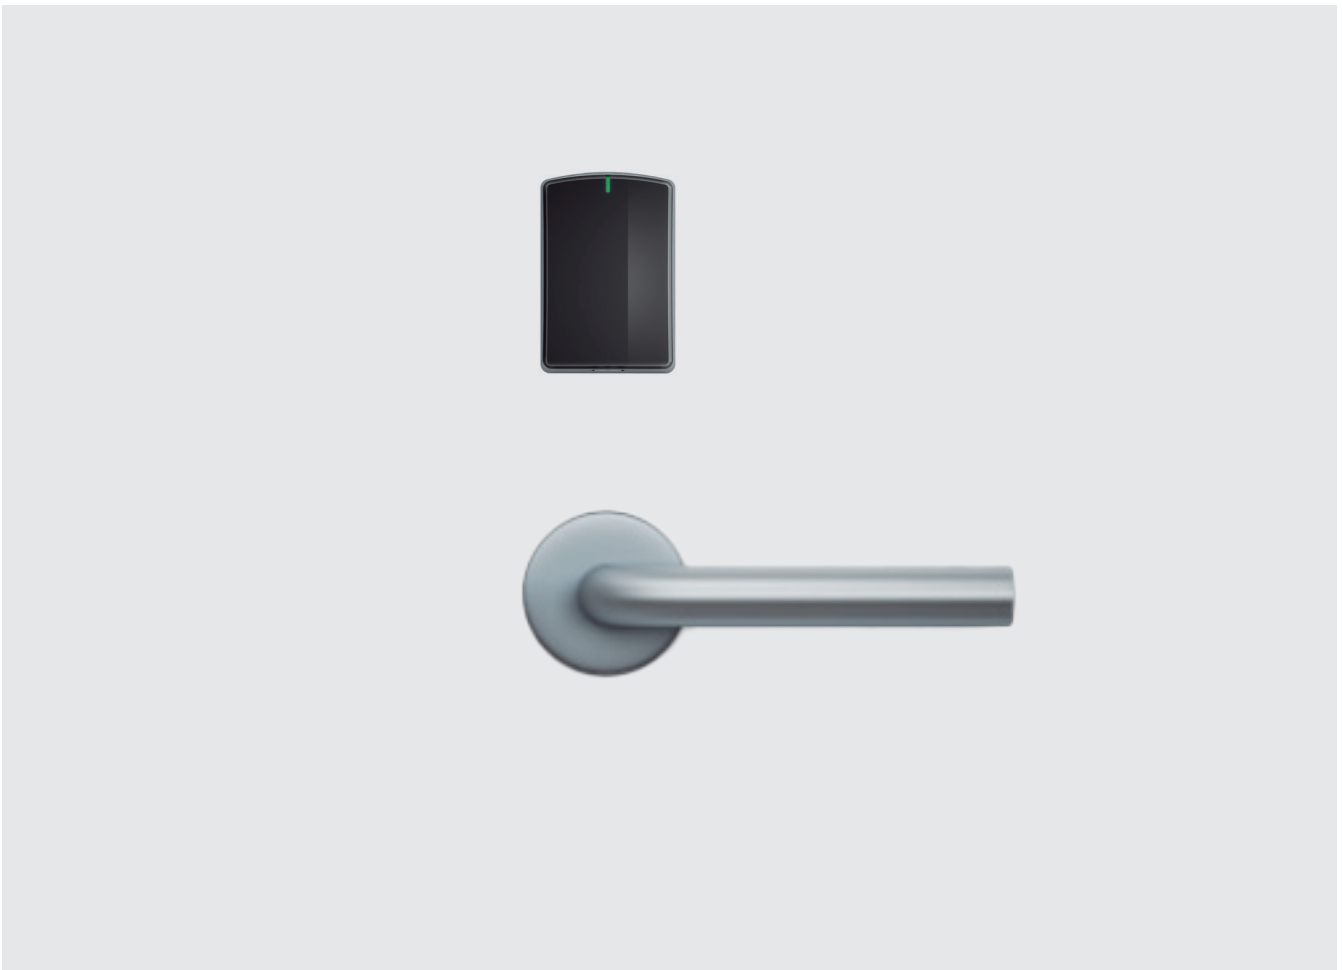

# Ælement - EU

The Ælement EURO version is specially designed to fit on most Euro DIN 18250 profile doors. The minimalistic design of the RFID reader looks stylish and discreet on any door. It also offers the choice of a wide range of designer lever handles and finishes.

**TECHNICAL DATA:**

<b>Reader dimensions (W x H x D):</b>	45,0 x 67,0 x 17,5 mm
<b>Battery pack dimensions (W x H x D):</b>	65,0 x 116,0 x 25,5 mm
<b>Handle rotation:</b>	30° (LE7Sx7 mortise lock) 30° (LE7E17 mortise lock)
<b>Door thicknesses:</b>	35mm - 125mm
<b>Square spindles:</b>	8mm split 9mm split (SALTO spindles required).
<b>Power source:</b>	3 alkaline batteries - LR03 - AAA 1,5V.
<b>Number of openings:</b>	Up to 129.000 operations depending on the technology and the platform.
<b>Temperature (without condensation):</b>	0°C / +60°C.
<b>IP class:</b>	Not suitable for outdoor use.
<b>Certifications:</b>	CE, FCC/IC, RCM, MIC, BIS, SRRG, NCC, IMDA, UKCA, KCC, WPC, TDRA, CMIM, SUBTEL, NTRA, CRA, MPT, NBTC, ICT, EN1634 E120 <sup>1</sup> EN1634 Ei60 <sup>2</sup> , EN12209 <sup>2</sup>